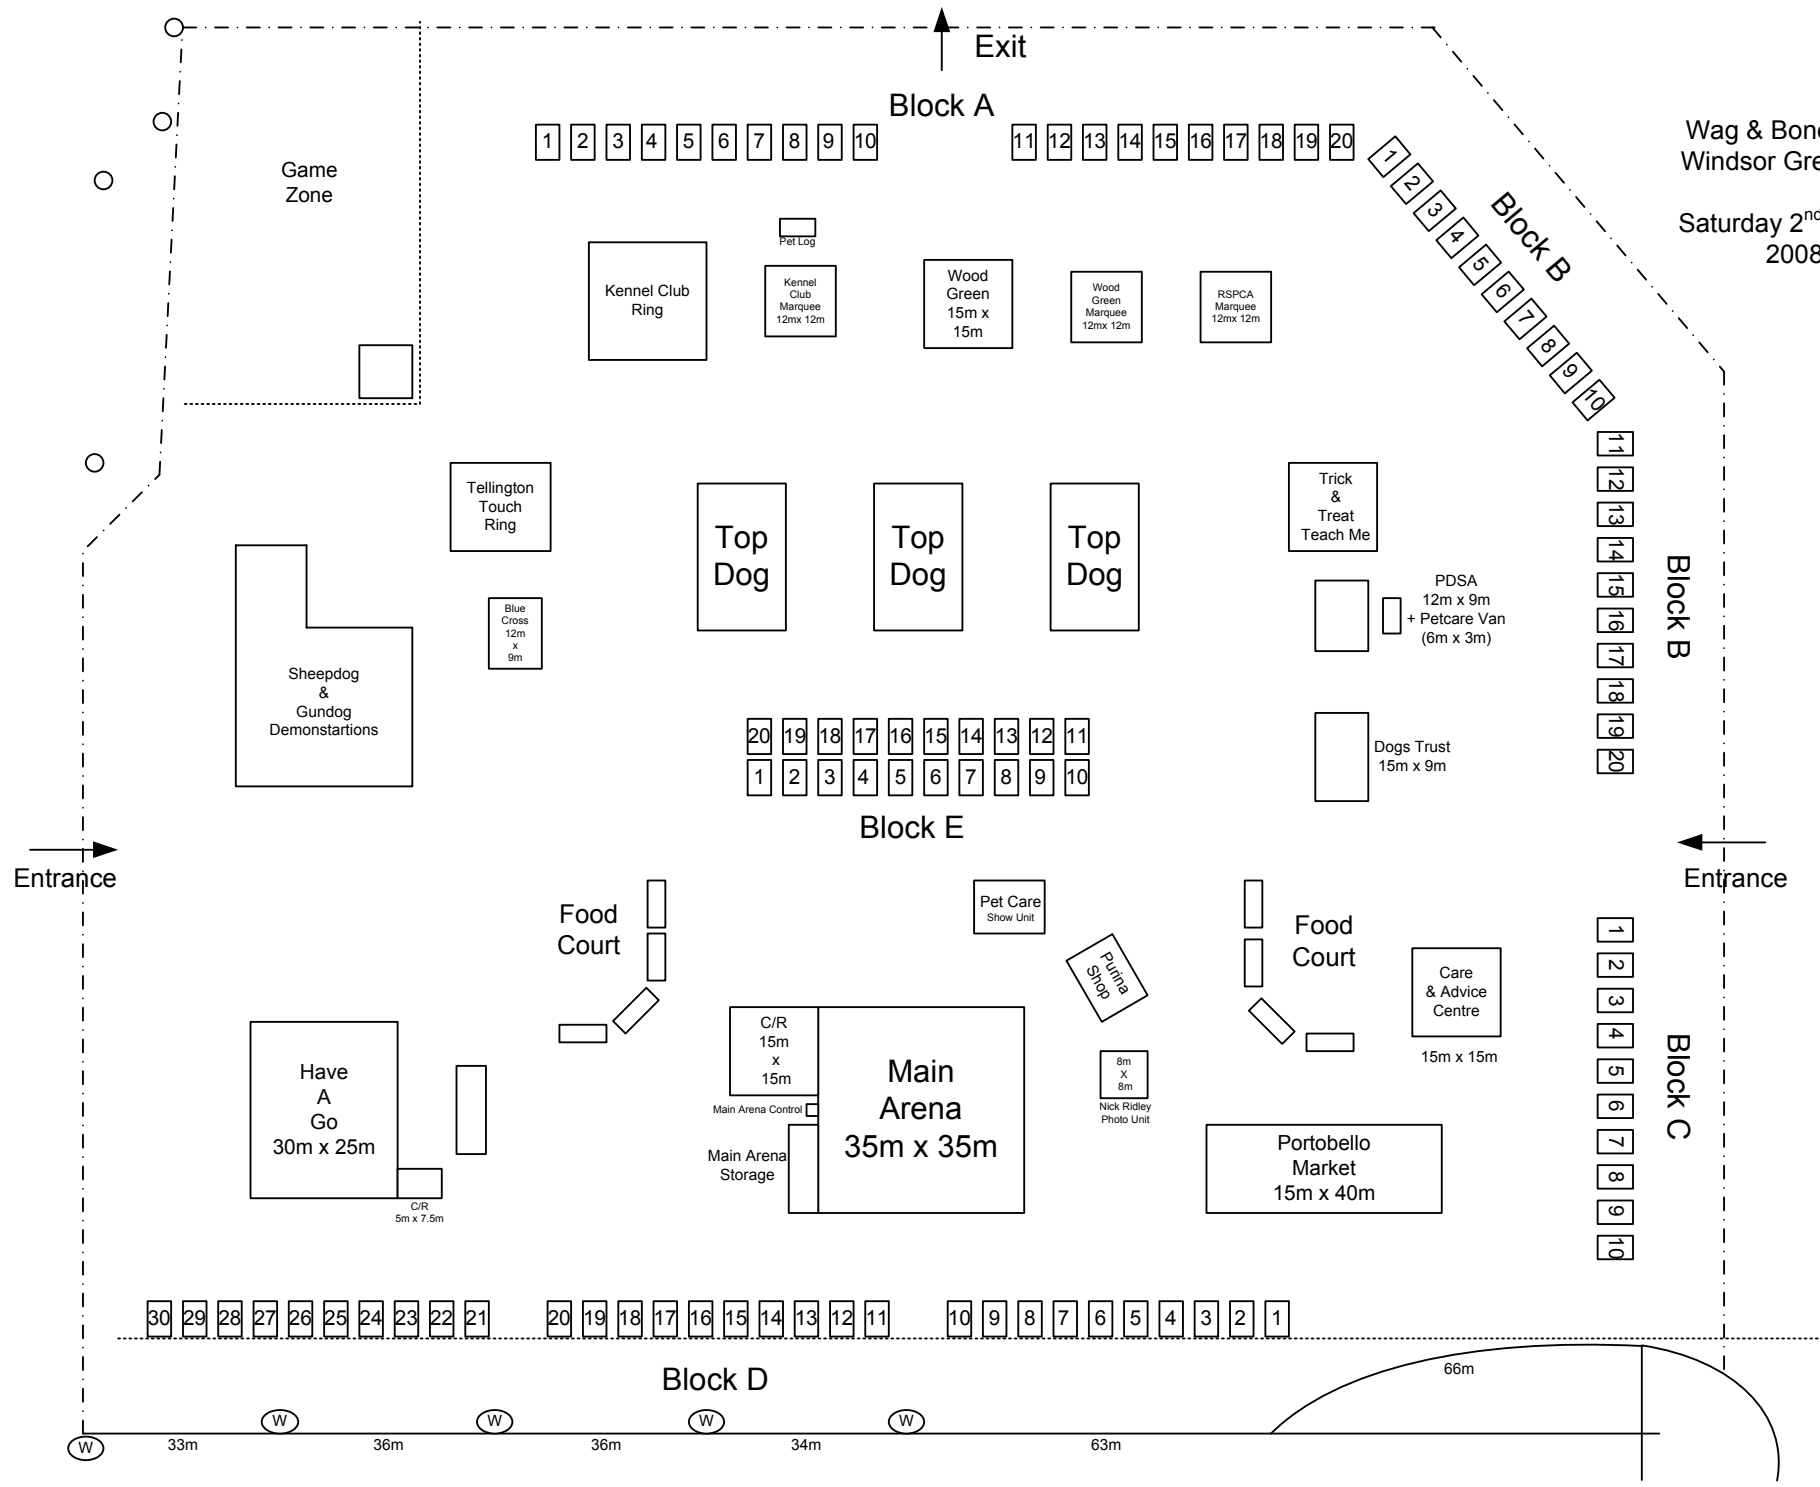

Wag & Bone Show
Windsor Great Park

Saturday 2nd August
2008

Game Zone

Exit

Block A

Block B

Block B

Block C

Tellington Touch Ring

Blue Cross
12m x 9m

Top Dog

Top Dog

Top Dog

Trick & Treat Teach Me

PDSA
12m x 9m
+ Petcare Van
(6m x 3m)

Dogs Trust
15m x 9m

20 19 18 17 16 15 14 13 12 11
1 2 3 4 5 6 7 8 9 10

11 12 13 14 15 16 17 18 19 20

1 2 3 4 5 6 7 8 9 10

Have A Go
30m x 25m

C/R
5m x 7.5m

Food Court

Pet Care Show Unit

Pukka Shop

Food Court

Care & Advice Centre
15m x 15m

C/R
15m x 15m

Main Arena Control
Main Arena Storage

Main Arena
35m x 35m

8m x 8m
Nick Ridley Photo Unit

Portobello Market
15m x 40m

30 29 28 27 26 25 24 23 22 21 20 19 18 17 16 15 14 13 12 11 10 9 8 7 6 5 4 3 2 1